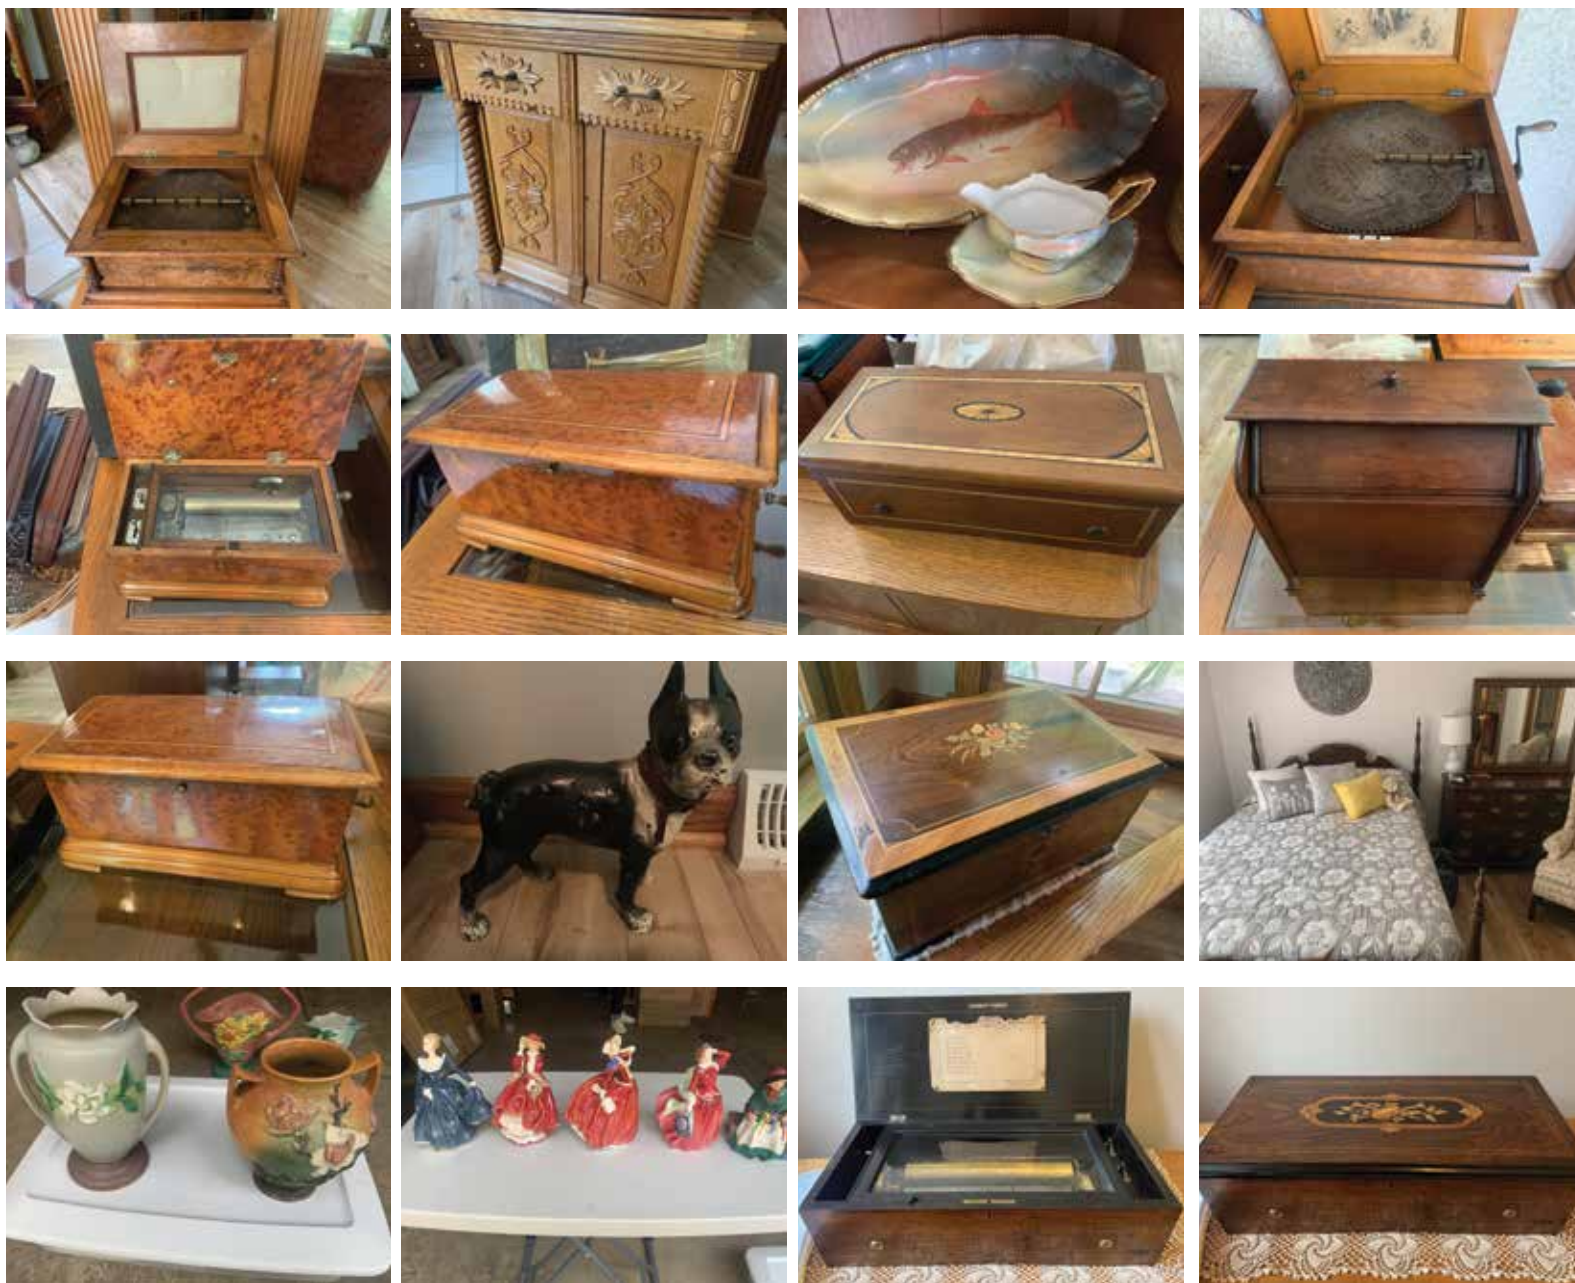

ROYAL DOULTON LIST: Country Lass, Daffey Down Dilley, Biddy Penny Farthing, Kathleen, Day Dreams, Blithe Morning, Pamela, Melanie, Solitude, Top of The Hill, Alison, Taking things Easy, Whitley Collection-Roseanna, The Doctor, Pride & Joy, Southern Bell, The Professor, Belle O The Ball, Innocence, Rosemary, The Potter, The Clockmaker, The Graduate, The Jester, The Coachman, The Cavalier, (2) Santa Claus, Top O The Hill, Fragrance, Autumn Breezes, Blithe Morning, Silks & Ribbons, Coralie, Janet, The Bride, A Stitch in Time, The Orange Lady, The Family Album, The Master, Lunchtime, The Jovial Monk, The Premier, Julia, Alexandra, The Bridesmaid, Darling, Several Miniatures

Roseville pieces: 386-12 basket - 383-7 basket - 686-10 vase - 92-8 - 379-12 basket - 968-8 vase & others

TERMS ON CHATTELS: Driver's license or State ID required to register for bidder number. Cash, Check, Debit Card, Visa, or Master Card accepted. 4% buyer's premium on all sales; 4% waived for cash or check when paid sale day. Information is believed to be accurate but not guaranteed. Multi Par auction process may be used.

Auction By Order Of: Amanda (Aimee) Raymond Revocable Trust, Amanda J Raymond, Trustee

Auctioneer/Realtor®
RUSSELL T. KIKO JR.
330-495-0923
rustykiko@kikocompany.com

Realtor®
STEPHANIE KANDEL
330-705-9880
skandel@kikocompany.com

800-533-5456 | kikoauctions.com